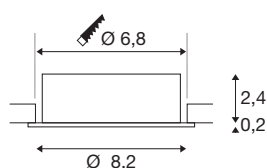

NEW TRIA® 68

recessed ceiling light, round, max. 10W GU10, black

Discover the new generation of our NEW TRIA® recessed ceiling light with even more modularity for an individual lighting experience. Top sellers such as the NEW TRIA® 68 GU10 version are also available as a complete set. A variety of design options are guaranteed thanks to replaceable LED lights and the three elegant housing colours (black/white/aluminium). The pivot range allows flexible alignment of the high-quality light. And thanks to the 68mm mounting ring supplied, the downlights can also be installed quickly and simply.

TECHNICAL DATA

Item no.	1007369
Socket	GU10
Lamp	LED GU10 51mm
Number of sockets	1
Lamps included	No
Tilt range	30 °
Rotating or tilting	Tilttable
IP Code	IP 20
Impact resistance class	IK 02
Impact resistance	0.2 Joule
Assembly	Recessed
Assembly details	Ceiling
Primary nominal voltage	220-240V ~50/60Hz
Safety class	II
Wattage	10 W
Color	black
Height	2.6 cm
Diameter	8.2 cm
Net weight	0.1 kg
Gross weight	0.107 kg
Shape of cut-out	round
Installation depth	6.5 cm

Installation diameter	6.8 cm
BIG WHITE Page	138

Recommended lamp

1005077	LED lightbulb QPAR51 , GU10, 2700K, black
1005273	QPAR51 GU10 , LED light, 6W 2200 2700K CRI90 36°
1005083	LED lightbulb QPAR51 , GU10, 4000K, black
1005080	LED lightbulb QPAR51 , GU10, 3000K, black